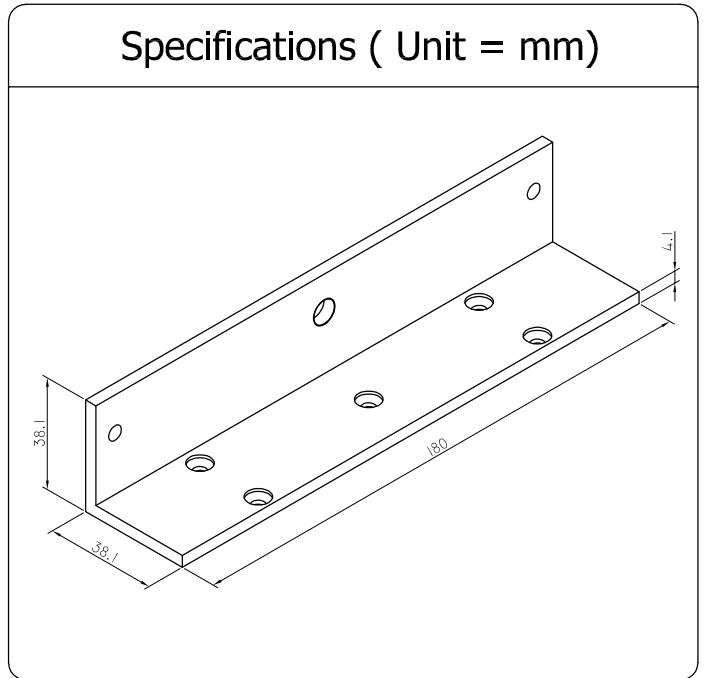

EM600 - L1 Bracket

(Sliding Door Application)

SECURITY . QUALITY . RELIABILITY