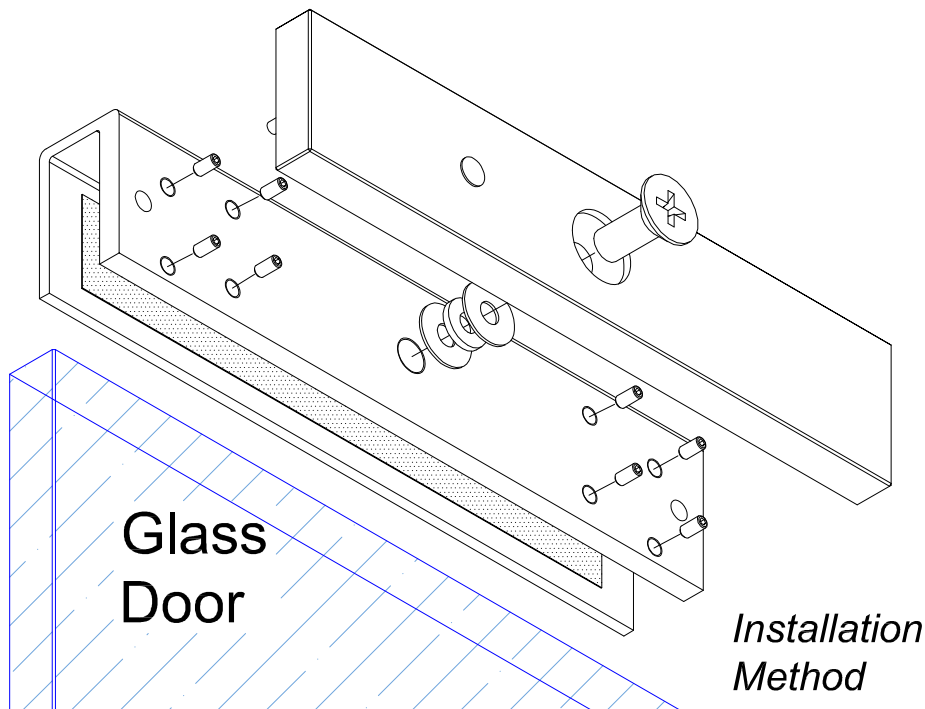

EM600 - U1 Bracket

(Glass Door Application)

SECURITY . QUALITY . RELIABILITY