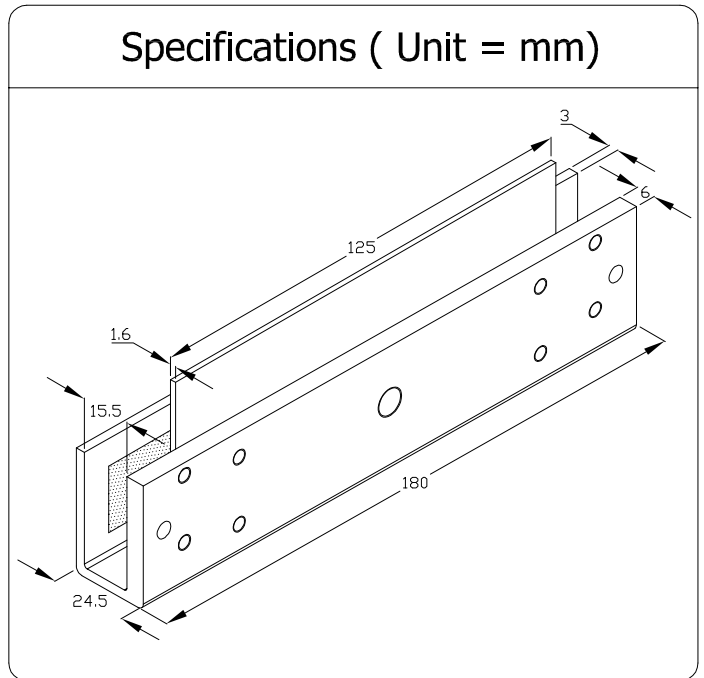

EM600 - U1 Bracket

(Glass Door Application)

SECURITY . QUALITY . RELIABILITY