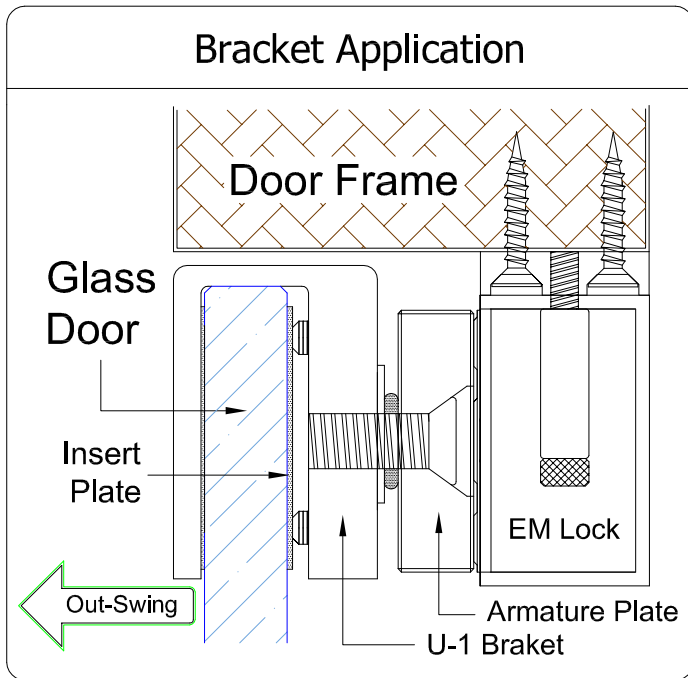

EM600 - U1 Bracket

(Glass Door Application)

SECURITY . QUALITY . RELIABILITY